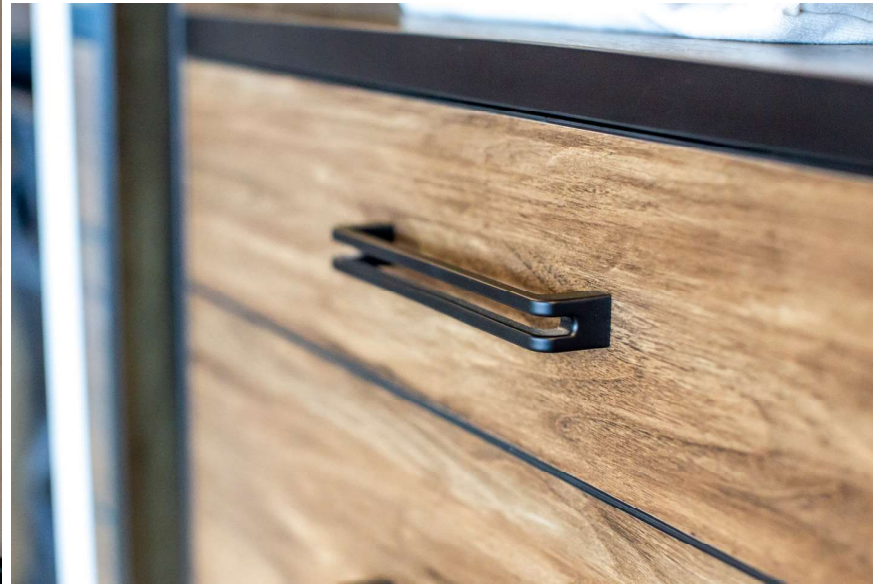

wardrobeworld
get organised for life

EUROBE

EUROBE

- When something very special is exactly what you are looking for in your wardrobe or storage system then talk to **Wardrobe World** about the **Eurobe** system.
- Stunning European styling in the colour and thickness of your choice.
- Towers of shelves provide storage for folded garments.
- Banks of drawers provide organised storage spaces that look fantastic and can remove the need for a chest of drawers in a bedroom.
- Totally custom designed and complemented by our fantastic range of space saving accessories; pull out detachable laundry hampers, pull out trouser racks, slide out swiveling mirrors, fold out ironing boards and tie and belt racks, soft close drawers.
- **25mm and 30mm thickness.**